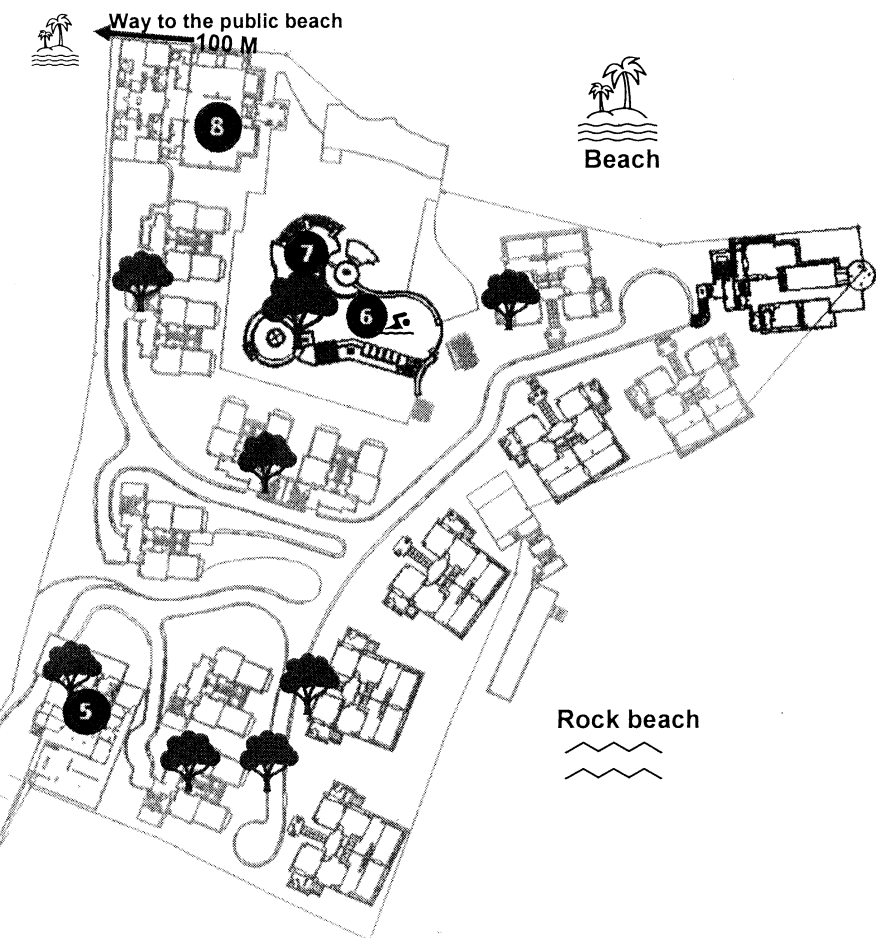

**Resort Map**

**Facilities**

- 1** Lobby
- 2** The Cliff Meeting Room
- 3** AvaniKids Open: 9AM-6PM
- 4** AvaniFit Open: 24 Hours
- 5** Avani Spa Open: 10AM - 9PM
- 6** Main Swimming Pool: 8AM-8PM
- 7** O-zone Pool Bar Open: 10AM-8PM
- 8** The Cliff Restaurant Breakfast  
Open 06:30AM-10:30AM  
All Day Dining 11AM – 10PM  
In Room Dining 06:30-00:00AM