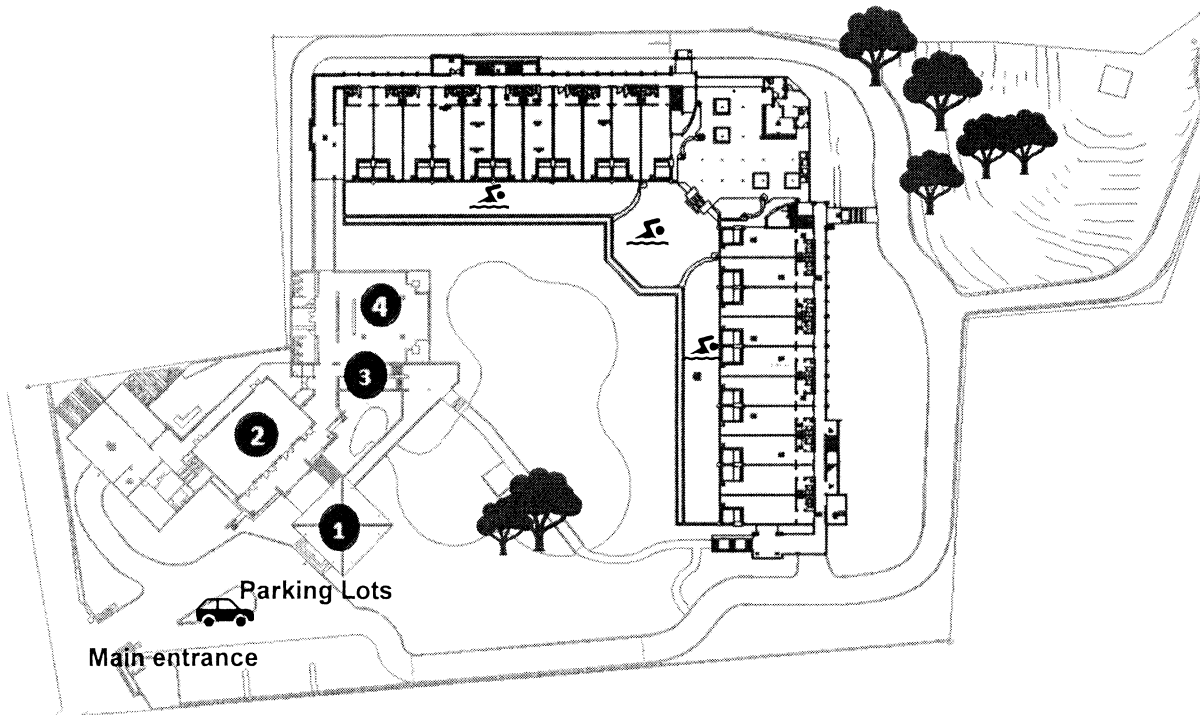

**Resort Map**

**Facilities**

- 1** Lobby
- 2** The Cliff Meeting Room
- 3** AvaniKids Open: 9AM-6PM
- 4** AvaniFit Open: 24 Hours
- 5** Avani Spa Open: 10AM - 9PM
- 6** Main Swimming Pool: 8AM-8PM
- 7** O-zone Pool Bar Open: 10AM-8PM
- 8** The Cliff Restaurant Breakfast  
Open 06:30AM-10:30AM  
All Day Dining 11AM – 10PM  
In Room Dining 06:30-00:00AM